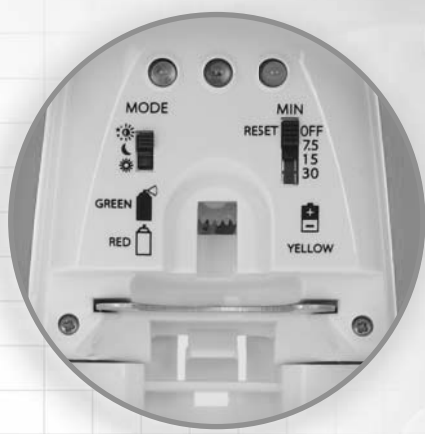

You are in control

Precise Dispensing. Your Way.

TimeMist® Settings Family of Metered Air Care Dispensers

- **Simplified user interface** allows for easy, flexible programming to customize your fragrance experience
 - 7.5, 15 or 30 minute intervals
- **Innovative light sensing technology** ensures that dispenser runs only when needed - Day, Night or both
- **Sleek design** available in Black/Metallic and White/Metallic compliments any environment
- Use the **unique magnetic lock** or convert to friction lock to ensure secure and continuous fragrancing
- Operates with 2 AA batteries or 4 AA batteries
- Reduced spend on type and quantity of batteries, and **more efficient use of refills**, means a reduction in operational spend by up to 75%¹

1047809	TimeMist® Settings Metered dispenser - White	6/cs
1047811	TimeMist® Settings Metered dispenser - Black	6/cs (available 1/1/15)
1047824	TimeMist® Micro Metered dispenser - White	6/cs
1047825	TimeMist® Micro Metered dispenser - Black	6/cs (available 1/1/15)