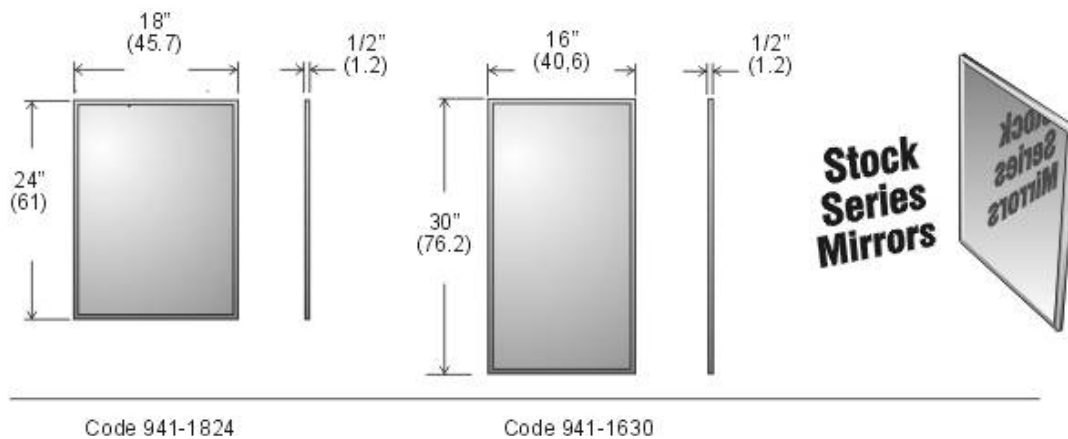

## Stock Series Mirrors

**Code 941-1624:** 16"w x 24"h

**Code 941-1630:** 16"w x 30"h

**Code 941-1824:** 18"w x 24"h

**Code 941-1830:** 18"w x 30"h

**Code 941-1836:** 18"w x 36"h

**Code 941-2424:** 24"w x 24"h

**Code 941-2430:** 24"w x 30"h

**Code 941-2436:** 24"w x 36"h

## Specifications:

---

**Site Location:** The 941 stock series mirror is ideal for any location with its vandal resistant three way concealed fastener mounting.

**Features:** One piece 24 ga. stainless steel channel frame provides rigid assembly. Comes in bright annealed finish. Vandal resistant concealed three way mounting. 4mm glass with shock resistant primary back. Full galvanized back panel.

**Shipping Weight:** Code 941-1824, 10 kg. (23 lbs.), shipped two per carton.

**Installation:** Position bottom of mirror 48" (121) from floor.

Positions may vary depending on size and the type of installation.