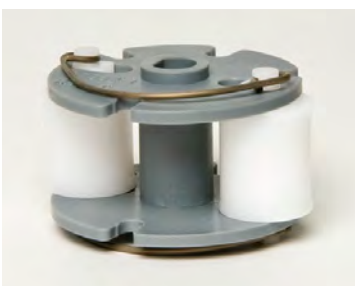

SYMPPLICITY™
**Laundry Parts
& Accessories**

Laundry Roller Block Assembly (3) Used with the Viton Squeeze

#92140-00

Laundry Gear Motor 105 RPM Replacement Kit

#92141-00

Laundry Value Module Kit for Flush Manifolds

#92142-00

Squeeze Tube Assembly, EPDM 1/4" x 1/4" Ftng, Detergent

#92137-00

Laundry Valve Repair Kit, 442, 443, 462, 463

#92143-00

Laundry Squeeze Tube Assembly, Viton 1/4" x 1/4" Ftng

#92138-00

Laundry Cover, for Betco Laundry Dispenser Blue "J" Pump

#92144-00

Laundry Roller Block Assembly (2) Spring

#92139-00

Laundry 105 RPM Pump Mod. W 1/4" x 3/8" J.G. FTG

#92145-00